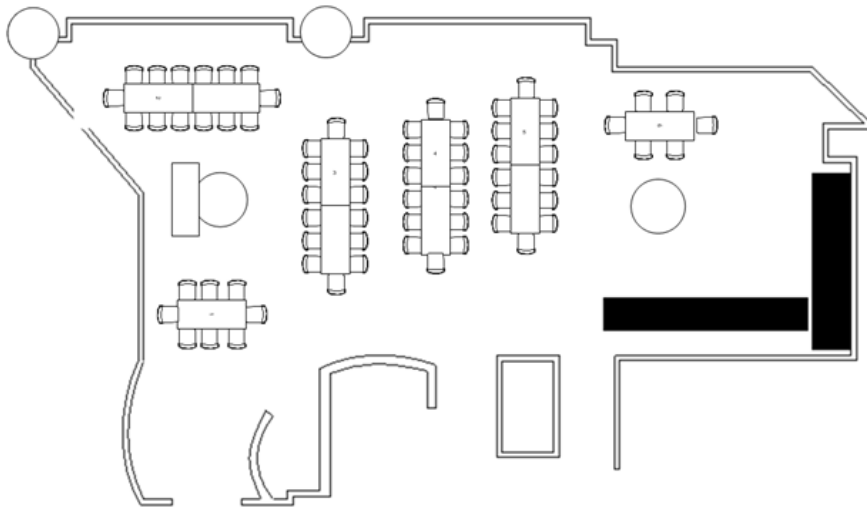

MEET & PLAY

WINDOWS ON THE PARK

– Located on level 1 of the hotel, Windows on the Park is open seven days offering buffet breakfast. It is also available to conference delegates for a lunch breakout or exclusive hire for dinners, cocktail parties & exhibitions.

The room has floor space of 128m², and a ceiling height of 2.7m –

FLOOR PLAN

ROOM CAPACITY

ROOM	AREA(M ²)	HEIGHT	CABARET	U-SHAPE	CLASSROOM	BOARD-ROOM	THEATRE	BANQUET	COCKTAIL
Windows	128	2.70	-	-	-	-	-	60	140